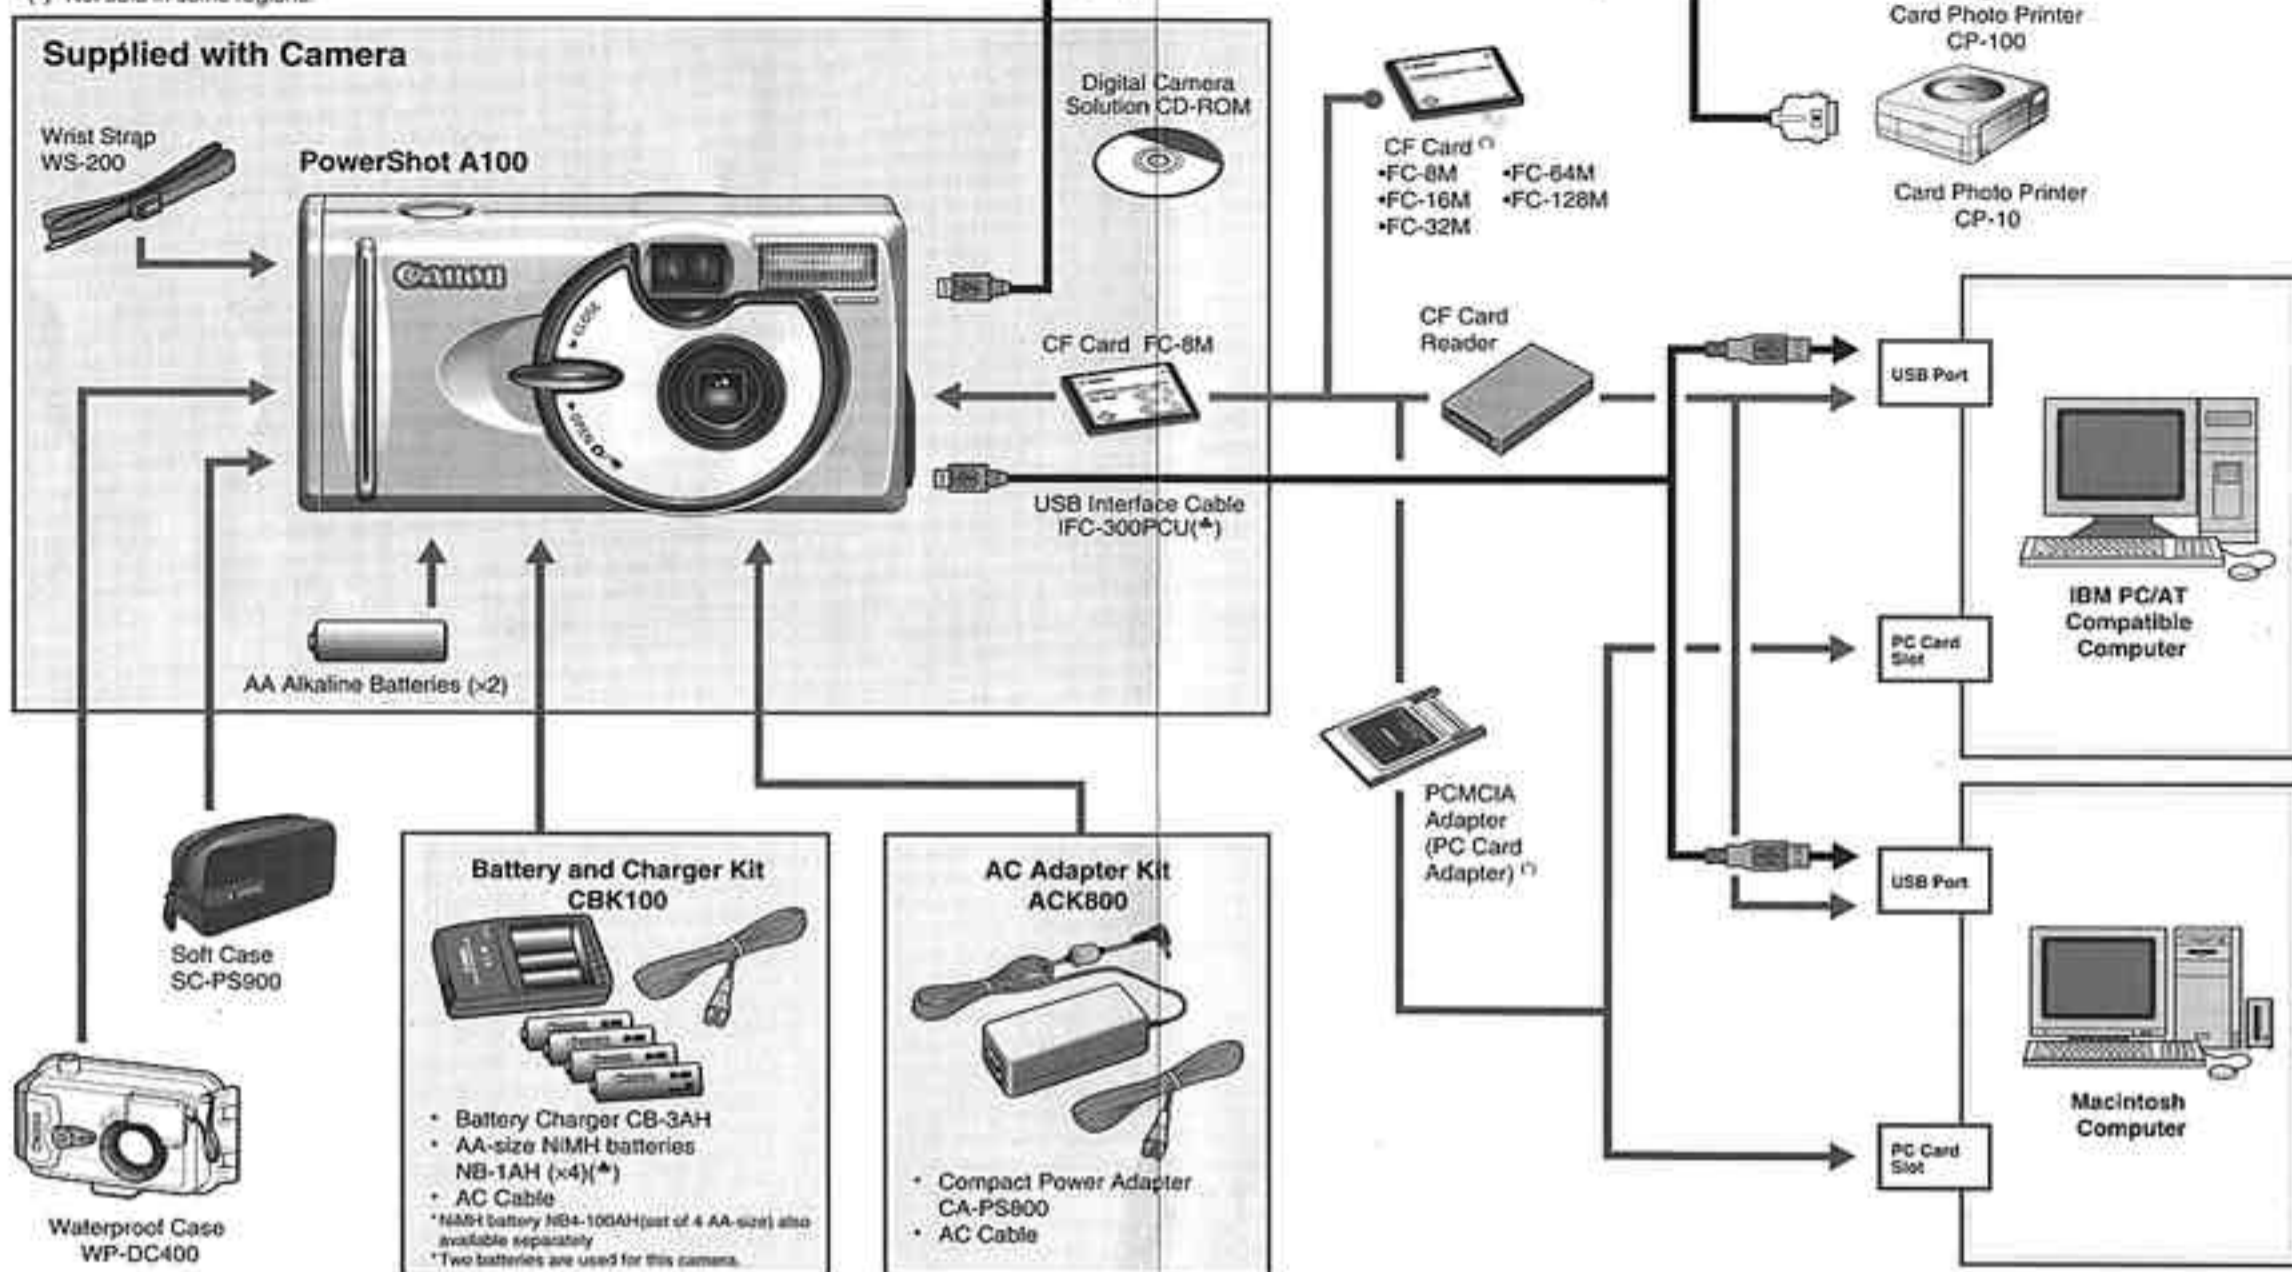

• (▲) Also available for purchase separately.
 • (*) Not sold in some regions.

CDI-E038-010

© 2002 CANON INC. PRINTED IN MALAYSIA

Confirming the Package Contents

Your PowerShot camera package includes all of the following items. If any of these items is missing, please contact the dealer for assistance.

- Digital Camera
- Wrist Strap
- AA Alkaline Battery (x2)
- CompactFlash™ Card FC-8M
- Canon Digital Camera Solution CD-ROM
- USB Interface Cable IFC-300 PCU
- Camera User Guide
- System Map (this sheet)
- Software Starter Guide
- Canon Customer Support Leaflet
- Warranty Card

Optional Accessories

The following camera accessories are sold separately. **Some accessories are not sold in some regions.**

Power Supplies

- **AC Adapter Kit ACK800**
This kit lets you power the camera from any standard household power outlet. Recommended to power a camera for an extended period of time or when connecting to a computer.
- **Battery and Charger Kit CBK100**
This dedicated battery charger kit includes both a charger unit and four rechargeable AA-size NiMH (nickel metal hydride) batteries. Convenient when taking or replaying large numbers of images.
- **NiMH Battery NB4-100**
A set of four rechargeable AA-size NiMH batteries. (Two batteries are used for this camera.)

Other Accessories

- **CF Cards**
CompactFlash™ (CF) cards are used to store images recorded by the camera. Canon CF cards are available in 8 MB, 16 MB, 32 MB, 64 MB and 128 MB capacities.
- **Waterproof Case WP-DC400**
You can use this case to take underwater shots at depth of up to 30 meters (100 feet). And of course it's also ideal for taking worry-free pictures in the rain, at the beach, or at the ski slopes.
- **Soft Case SC-PS900**
Protects the camera from dust and scratches.